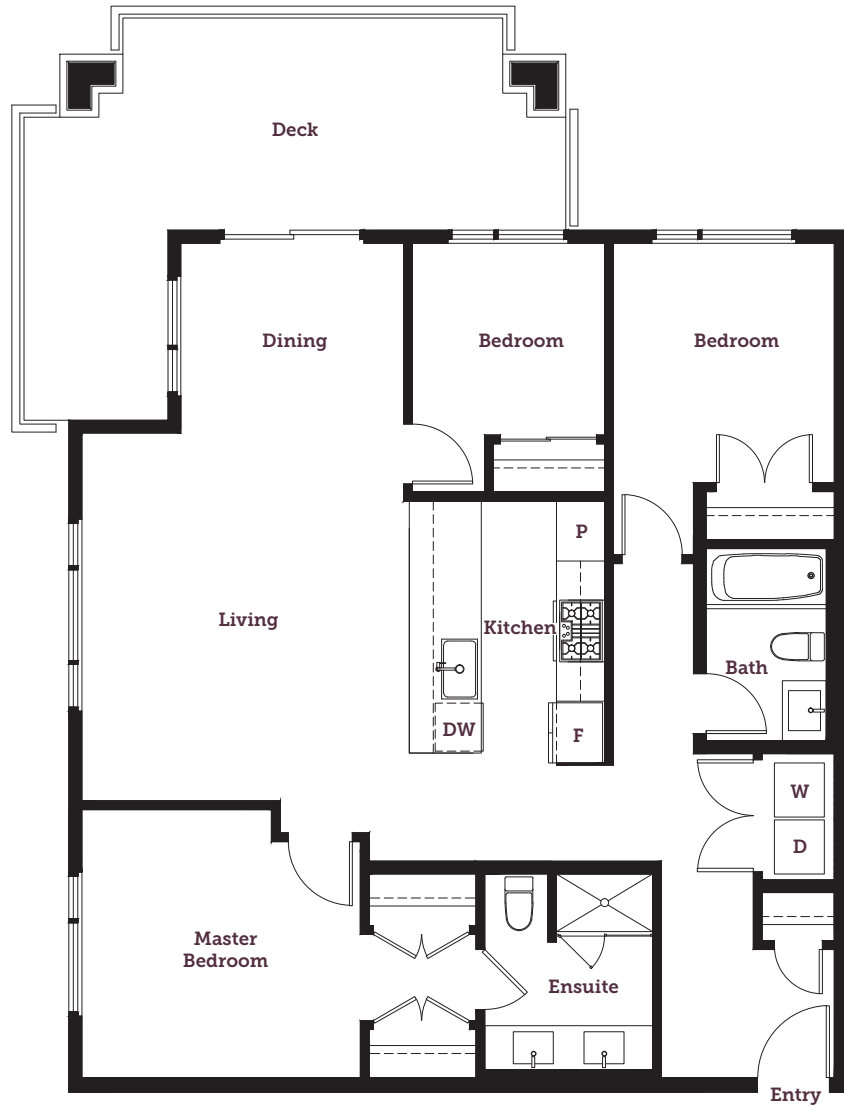

## Plan F

3 Bed + 2 Bath

Interior: 1135 Sq Ft

Exterior: 228 Sq Ft

Total: 1363 Sq Ft

[AspenAndBowByAnthem.com](http://AspenAndBowByAnthem.com)

The developer reserves the right to make changes and modifications to the information contained herein. Floorplans and floorplates are subject to change without notice. Please contact a developer representative for details. E. & O.E.