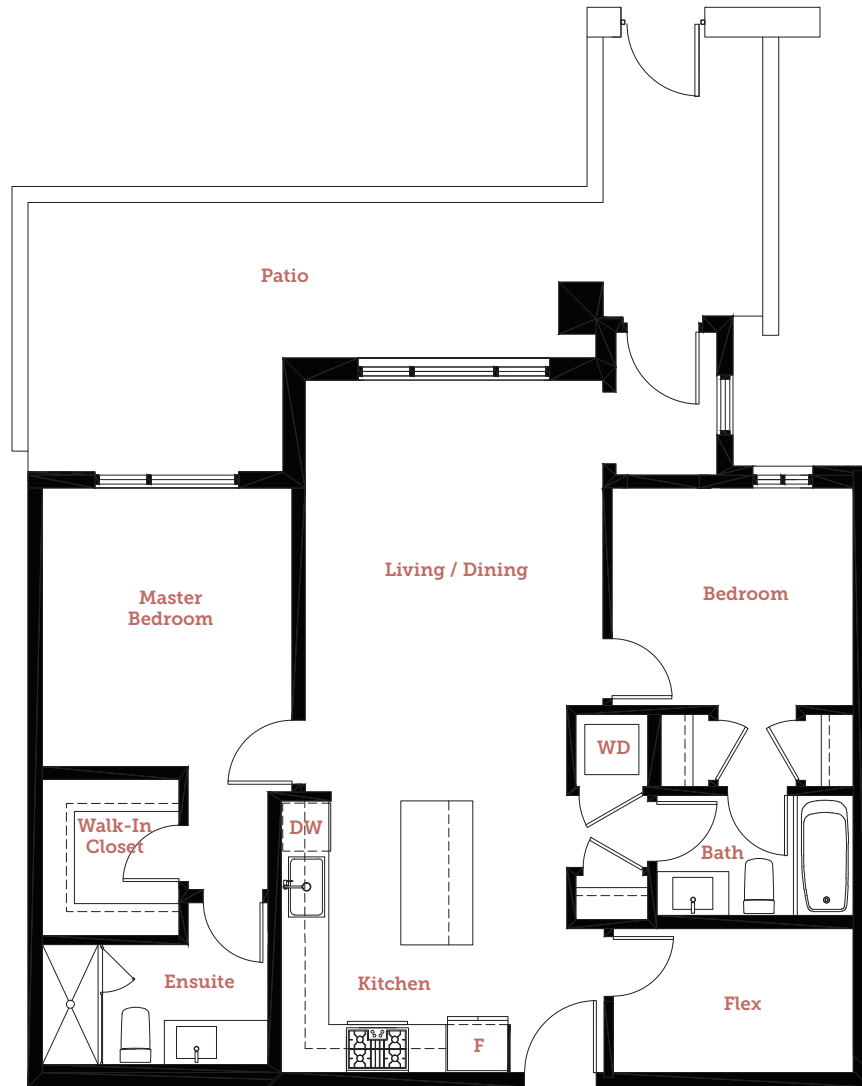

Aspen & Bow

Plan C1

2 Bed, Flex + 2 Bath

Interior: 985 Sq Ft
Exterior: 220-250 Sq Ft
Total: 1205-1235 Sq Ft

AspenAndBowByAnthem.com

The developer reserves the right to make changes and modifications to the information contained herein. Floorplans and floorplates are subject to change without notice. Please contact a developer representative for details. E. & O.E.