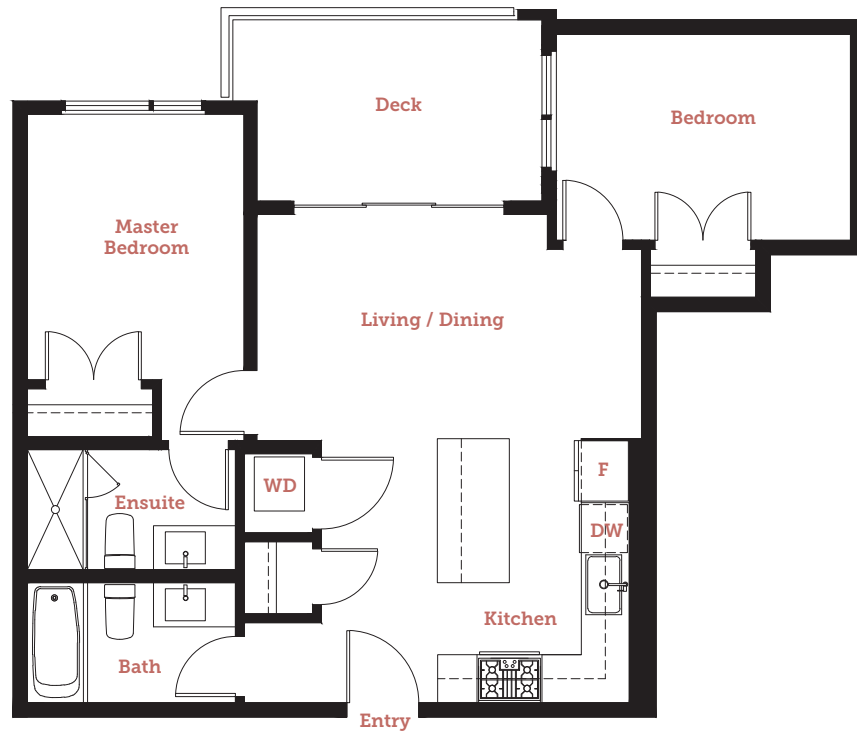

## Plan B1

2 Bed + 2 Bath

Interior: 740 Sq Ft

Exterior: 93 Sq Ft

Total: 833 Sq Ft

[AspenAndBowByAnthem.com](http://AspenAndBowByAnthem.com)

The developer reserves the right to make changes and modifications to the information contained herein. Floorplans and floorplates are subject to change without notice. Please contact a developer representative for details. E. & O.E.